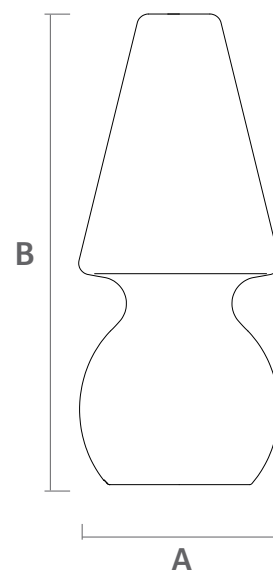

MY BIG LIGHT

LAMPADA

COD. LA340

Lampada My Big Light / My Big Light Lamp / Lampe My Big Light / Lámpara My Big Light
Materiale: Polietilene / Polyethylene / Polyéthylène / Polietilene

T8 led tube outdoor with wire / Con cavo

Cod. 019CA16

6.500°K - 14W (for h110) or 22W (for h170)

IP65 PLUG/
SPINA IP44

T8 led tube indoor with wire / Con cavo

Cod. 019CA20

3.0°K - 18W

on/off footswitch / interruttore on/off

IP20 PLUG/
SPINA IP20

COD.	A	B	Kg	Kg	m3
LA340-1420X1	30	110	12	17,32	0,58

COD.	in/out	anti UV				
LA340-1420X1	in/out	X	-65° +85°	X	X	PE