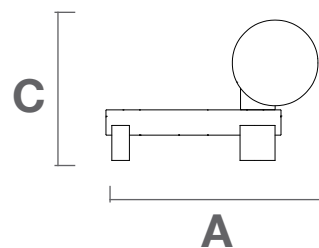

COLORI / COLOURS / COULEURS / COLORES

standard

on demand

SF400-0001M1